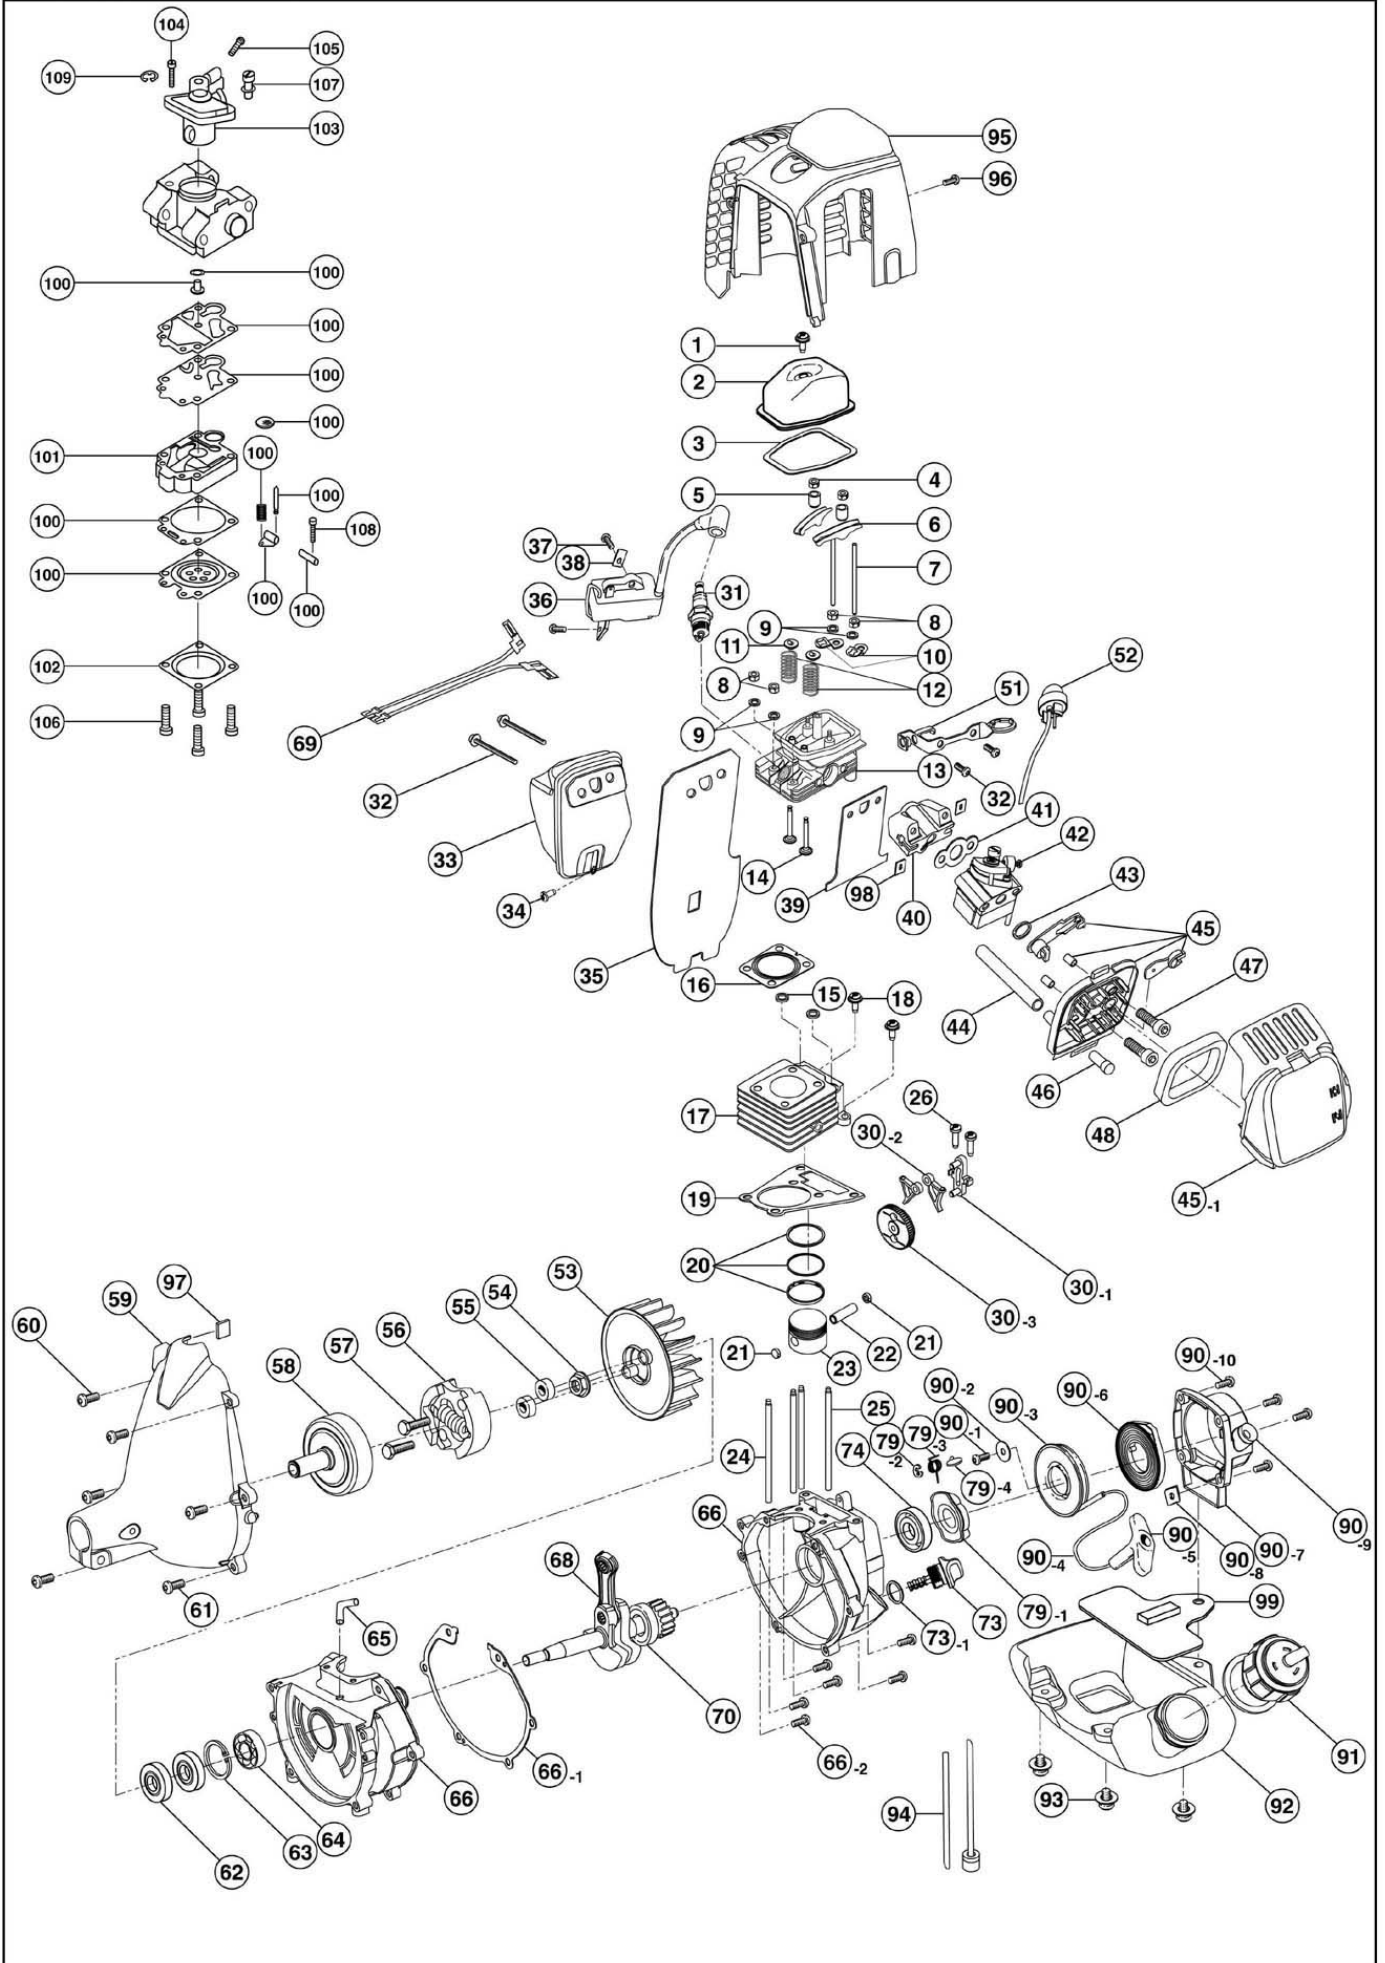

BRUSH CUTTER

MODEL RB-426

BRUSH CUTTER

RB-426